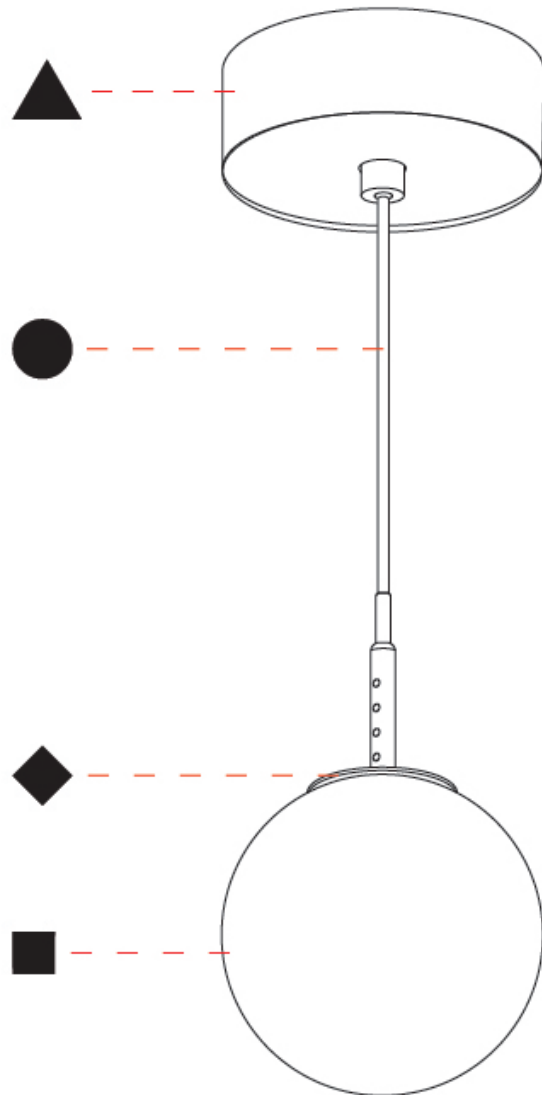

BILO SUSPENSION

A300614-

PROJECT _____

TYPE _____

SPECIFIER _____

QUANTITY _____

DATE _____

A